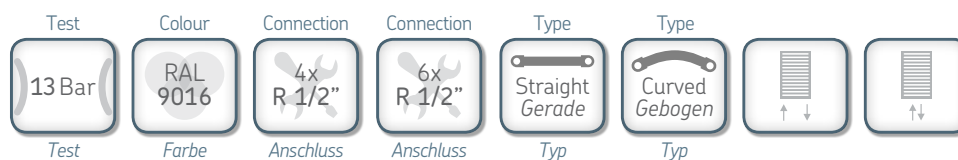

## Caspian Series

- Easy installation
- Esthetic & Decorative
- Suitable Production to EN 442 standards
- RAL 9016 Epoxy Polyester Electrostatic Powder Paint
- Optimum Heat Output & Number of Tubes
- High Pressure Resistance
- Corrosion Resistance
- Straight and Curved Options
- 4 x R 1/2" and 6 x R 1/2" options (Bottom Middle Connection)
- Wide range of dimensions
- Ready to install: Relevant Wall Fixing Accessories are included